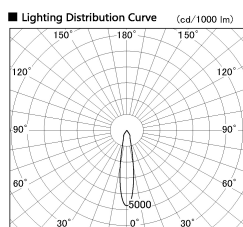

Item no. DD136-1920B9040-R

Series Name: Cledy versa R-G (DD136-R)

Installation	Recessed mount
Type	Extra high-efficiency adjustable downlight
Fixture wattage	18.6W
Beam angle	19 deg
Color Temp.	4000K
CRI	Ra>90
Luminous	1749 lm
Body	Die-cast aluminum alloy
Body finish	N/A
Trim finish	Black
Reflector finish	N/A
IP Rate	IP20
Light source	COB module
Input Voltage	AC220~240V
Dimming Type	Non-Dimmable
Certificate	CE, CCC
Cut Hole	100mm

■ Direct Horizontal Illuminance DD136-1920B9040-R

φ	Illuminance Angle	Beam Angle	Vertical Illuminance (lx)		
330	19°	19°	33420		
1			8360		
660			3710		
2			2090		
1000			1340		
3			930		
1330			680		
m	1	0	1	2	520