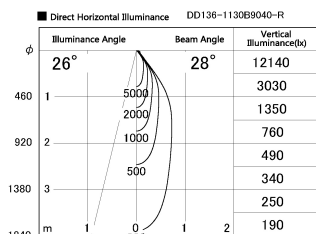

Item no. DD136-1130B9040-R

Series Name: Cledy versa R-G (DD136-R)

|                  |  |
|------------------|--|
| Installation     | Recessed mount                             |
| Type             | Extra high-efficiency adjustable downlight |
| Fixture wattage  | 10.5W                                      |
| Beam angle       | 40 deg                                     |
| Color Temp.      | 4000K                                      |
| CRI              | Ra>90                                      |
| Luminous         | 1099 lm                                    |
| Body             | Die-cast aluminum alloy                    |
| Body finish      | N/A  |
| Trim finish      | Black                                      |
| Reflector finish | N/A  |
| IP Rate          | IP20                                       |
| Light source     | COB module                                 |
| Input Voltage    | AC220~240V                                 |
| Dimming Type     | Non-Dimmable                               |
| Certificate      | CE, CCC                                    |
| Cut Hole         | 100mm                                      |