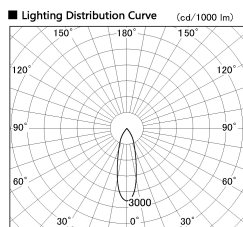

Item no. DD136-1130B9040-R

Series Name: Cledy versa R-G (DD136-R)

|                  |  |
|------------------|--|
| Installation     | Recessed mount                             |
| Type             | Extra high-efficiency adjustable downlight |
| Fixture wattage  | 10.5W                                      |
| Beam angle       | 40 deg                                     |
| Color Temp.      | 4000K                                      |
| CRI              | Ra>90                                      |
| Luminous         | 1099 lm                                    |
| Body             | Die-cast aluminum alloy                    |
| Body finish      | N/A  |
| Trim finish      | Black                                      |
| Reflector finish | N/A  |
| IP Rate          | IP20                                       |
| Light source     | COB module                                 |
| Input Voltage    | AC220~240V                                 |
| Dimming Type     | Non-Dimmable                               |
| Certificate      | CE, CCC                                    |
| Cut Hole         | 100mm                                      |