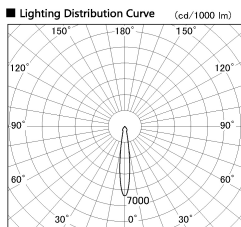

Item no. DD136-2515W9027-R-PO

Series Name: Cledy versa R-G (DD136-R-PO)

■ Direct Horizontal Illuminance DD136-2515W9027-R-PO

| φ   | Illuminance Angle | Beam Angle | Vertical Illuminance (lx) |
|-----|-------------------|------------|---------------------------|
| 1   | 14°               | 15°        | 62250                     |
| 240 |                   |            | 15560                     |
| 490 |                   |            | 6920                      |
| 730 |                   |            | 3890                      |
| 980 |                   |            | 2490                      |
|     |                   |            | 1730                      |
|     |                   |            | 1270                      |
|     |                   |            | 970                       |

|                  |                         |
|------------------|-------------------------|
| Installation     | Recessed mount          |
| Type             | Pull out downlight      |
| Fixture wattage  | 23W                     |
| Beam angle       | 15 deg                  |
| Color Temp.      | 2700K                   |
| CRI              | Ra>90                   |
| Luminous         | 2528 lm                 |
| Body             | Die-cast aluminum alloy |
| Body finish      | N/A                     |
| Trim finish      | White                   |
| Reflector finish | N/A                     |
| IP Rate          | IP20                    |
| Light source     | COB module              |
| Input Voltage    | AC220~240V              |
| Dimming Type     | Non-Dimmable            |
| Certificate      | CE, CCC                 |
| Cut Hole         | 125mm                   |