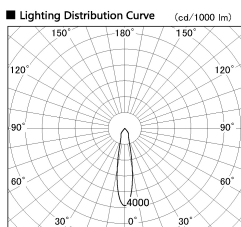

Item no. DD136-2520W9027-R-PO

Series Name: Cledy versa R-G (DD136-R-PO)

Installation	Recessed mount
Type	Pull out downlight
Fixture wattage	23W
Beam angle	21 deg
Color Temp.	2700K
CRI	Ra>90
Luminous	2726 lm
Body	Die-cast aluminum alloy
Body finish	N/A
Trim finish	White
Reflector finish	N/A
IP Rate	IP20
Light source	COB module
Input Voltage	AC220~240V
Dimming Type	Non-Dimmable
Certificate	CE, CCC
Cut Hole	125mm

■ Direct Horizontal Illuminance DD136-2520W9027-R-PO

φ	Illuminance Angle	Beam Angle	Vertical Illuminance (lx)
350	20°	21°	42670
700	1		10670
1050	2		4740
1410	3		2670
	1	2	1710
			1190
			870
			670