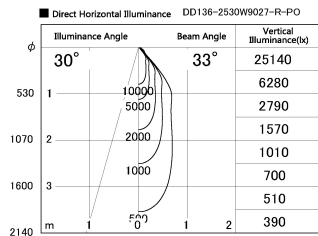

Item no. DD136-2530W9027-R-PO

Series Name: Cledy versa R-G (DD136-R-PO)

Installation	Recessed mount
Type	Pull out downlight
Fixture wattage	23W
Beam angle	33 deg
Color Temp.	2700K
CRI	Ra>90
Luminous	2769 lm
Body	Die-cast aluminum alloy
Body finish	N/A
Trim finish	White
Reflector finish	N/A
IP Rate	IP20
Light source	COB module
Input Voltage	AC220~240V
Dimming Type	Non-Dimmable
Certificate	CE, CCC
Cut Hole	125mm