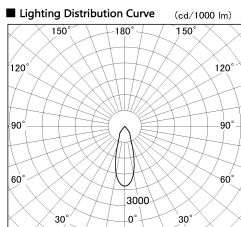

Item no. DD136-2530W9027-R-PO

Series Name: Cledy versa R-G (DD136-R-PO)

Installation	Recessed mount
Type	Pull out downlight
Fixture wattage	23W
Beam angle	33 deg
Color Temp.	2700K
CRI	Ra>90
Luminous	2769 lm
Body	Die-cast aluminum alloy
Body finish	N/A
Trim finish	White
Reflector finish	N/A
IP Rate	IP20
Light source	COB module
Input Voltage	AC220~240V
Dimming Type	Non-Dimmable
Certificate	CE, CCC
Cut Hole	125mm