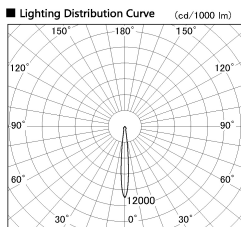

Item no. DD136-2015W9027-R-PO

Series Name: Cledy versa R-G (DD136-R-PO)

■ Direct Horizontal Illuminance DD136-2015W9027-R-PO

φ	Illuminance Angle	Beam Angle	Vertical Illuminance (lx)
170	10°	11°	84970
170			21240
340	20000		9440
340	10000		5310
520	5000		3400
520	2000		2360
690	0	1	1730
690	0	2	1330

Installation	Recessed mount
Type	Pull out downlight
Fixture wattage	20W
Beam angle	11 deg
Color Temp.	2700K
CRI	Ra>90
Luminous	1961 lm
Body	Die-cast aluminum alloy
Body finish	N/A
Trim finish	White
Reflector finish	N/A
IP Rate	IP20
Light source	COB module
Input Voltage	AC220~240V
Dimming Type	Non-Dimmable
Certificate	CE, CCC
Cut Hole	125mm