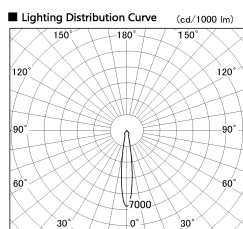

Item no. DD136-2020W9027-R-PO

Series Name: Cledy versa R-G (DD136-R-PO)

Installation	Recessed mount
Type	Pull out downlight
Fixture wattage	20W
Beam angle	15 deg
Color Temp.	2700K
CRI	Ra>90
Luminous	2083 lm
Body	Die-cast aluminum alloy
Body finish	N/A
Trim finish	White
Reflector finish	N/A
IP Rate	IP20
Light source	COB module
Input Voltage	AC220~240V
Dimming Type	Non-Dimmable
Certificate	CE, CCC
Cut Hole	125mm

■ Direct Horizontal Illuminance DD136-2020W9027-R-PO

φ	Illuminance Angle	Beam Angle	Vertical Illuminance (lx)
240	14°	15°	56000
1			14000
490	2	2	6220
2			3500
730	3	3	2240
3			1560
980	m	1	1140
1			880