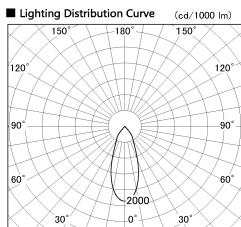

Item no. DD136-2040W9027-R-PO

Series Name: Cledy versa R-G (DD136-R-PO)

Installation	Recessed mount
Type	Pull out downlight
Fixture wattage	20W
Beam angle	39 deg
Color Temp.	2700K
CRI	Ra>90
Luminous	2143 lm
Body	Die-cast aluminum alloy
Body finish	N/A
Trim finish	White
Reflector finish	N/A
IP Rate	IP20
Light source	COB module
Input Voltage	AC220~240V
Dimming Type	Non-Dimmable
Certificate	CE, CCC
Cut Hole	125mm