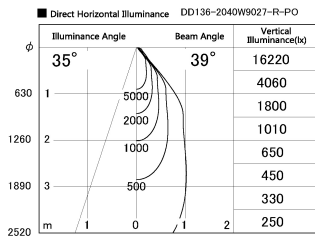

Item no. DD136-2040W9027-R-PO

Series Name: Cledy versa R-G (DD136-R-PO)

Installation	Recessed mount
Type	Pull out downlight
Fixture wattage	20W
Beam angle	39 deg
Color Temp.	2700K
CRI	Ra>90
Luminous	2143 lm
Body	Die-cast aluminum alloy
Body finish	N/A
Trim finish	White
Reflector finish	N/A
IP Rate	IP20
Light source	COB module
Input Voltage	AC220~240V
Dimming Type	Non-Dimmable
Certificate	CE, CCC
Cut Hole	125mm