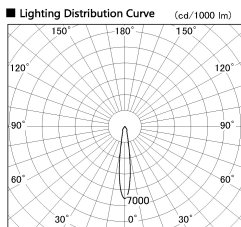

Item no. DD136-1915W9027-R-PO

Series Name: Cledy versa R-G (DD136-R-PO)

■ Direct Horizontal Illuminance DD136-1915W9027-R-PO

φ	Illuminance Angle	Beam Angle	Vertical Illuminance (lx)
1	15°	16°	42930
2			10730
3			4770
4			2680
5			1720
6			1190
7			880
8			670

Installation	Recessed mount
Type	Pull out downlight
Fixture wattage	18.6W
Beam angle	16 deg
Color Temp.	2700K
CRI	Ra>90
Luminous	1674 lm
Body	Die-cast aluminum alloy
Body finish	N/A
Trim finish	White
Reflector finish	N/A
IP Rate	IP20
Light source	COB module
Input Voltage	AC220~240V
Dimming Type	Non-Dimmable
Certificate	CE, CCC
Cut Hole	100mm