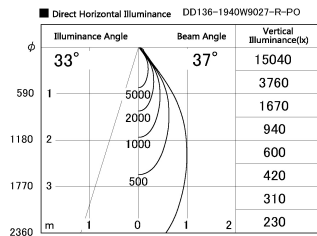

Item no. DD136-1940W9027-R-PO

Series Name: Cledy versa R-G (DD136-R-PO)

Installation	Recessed mount
Type	Pull out downlight
Fixture wattage	18.6W
Beam angle	57 deg
Color Temp.	2700K
CRI	Ra>90
Luminous	1807 lm
Body	Die-cast aluminum alloy
Body finish	N/A
Trim finish	White
Reflector finish	N/A
IP Rate	IP20
Light source	COB module
Input Voltage	AC220~240V
Dimming Type	Non-Dimmable
Certificate	CE, CCC
Cut Hole	100mm