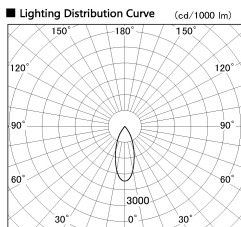

Item no. DD136-1940W9027-R-PO

Series Name: Cledy versa R-G (DD136-R-PO)

Installation	Recessed mount
Type	Pull out downlight
Fixture wattage	18.6W
Beam angle	57 deg
Color Temp.	2700K
CRI	Ra>90
Luminous	1807 lm
Body	Die-cast aluminum alloy
Body finish	N/A
Trim finish	White
Reflector finish	N/A
IP Rate	IP20
Light source	COB module
Input Voltage	AC220~240V
Dimming Type	Non-Dimmable
Certificate	CE, CCC
Cut Hole	100mm