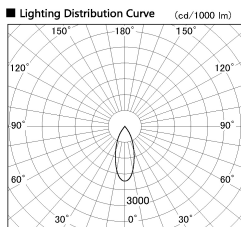

Item no. DD136-1140W9027-R-PO

Series Name: Cledy versa R-G (DD136-R-PO)

Installation	Recessed mount
Type	Pull out downlight
Fixture wattage	10.5W
Beam angle	37 deg
Color Temp.	2700K
CRI	Ra>90
Luminous	1096 lm
Body	Die-cast aluminum alloy
Body finish	N/A
Trim finish	White
Reflector finish	N/A
IP Rate	IP20
Light source	COB module
Input Voltage	AC220~240V
Dimming Type	Non-Dimmable
Certificate	CE, CCC
Cut Hole	100mm