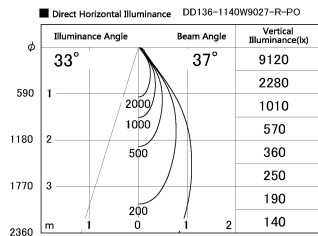

Item no. DD136-1140W9027-R-PO

Series Name: Cledy versa R-G (DD136-R-PO)

Installation	Recessed mount
Type	Pull out downlight
Fixture wattage	10.5W
Beam angle	37 deg
Color Temp.	2700K
CRI	Ra>90
Luminous	1096 lm
Body	Die-cast aluminum alloy
Body finish	N/A
Trim finish	White
Reflector finish	N/A
IP Rate	IP20
Light source	COB module
Input Voltage	AC220~240V
Dimming Type	Non-Dimmable
Certificate	CE, CCC
Cut Hole	100mm