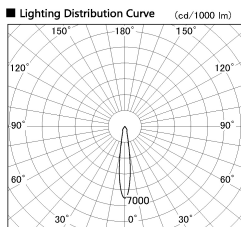

Item no. DD136-0815W9027-R-PO

Series Name: Cledy versa R-G (DD136-R-PO)

Installation	Recessed mount
Type	Pull out downlight
Fixture wattage	7.5W
Beam angle	16 deg
Color Temp.	2700K
CRI	Ra>90
Luminous	691 lm
Body	Die-cast aluminum alloy
Body finish	N/A
Trim finish	White
Reflector finish	N/A
IP Rate	IP20
Light source	COB module
Input Voltage	AC220~240V
Dimming Type	Non-Dimmable
Certificate	CE, CCC
Cut Hole	100mm