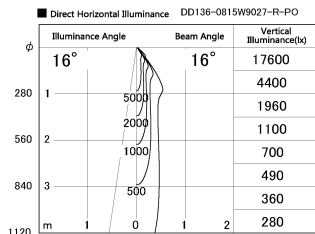

Item no. DD136-0815W9027-R-PO

Series Name: Cledy versa R-G (DD136-R-PO)

Installation	Recessed mount
Type	Pull out downlight
Fixture wattage	7.5W
Beam angle	16 deg
Color Temp.	2700K
CRI	Ra>90
Luminous	691 lm
Body	Die-cast aluminum alloy
Body finish	N/A
Trim finish	White
Reflector finish	N/A
IP Rate	IP20
Light source	COB module
Input Voltage	AC220~240V
Dimming Type	Non-Dimmable
Certificate	CE, CCC
Cut Hole	100mm