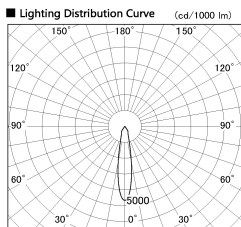

Item no. DD136-0820W9027-R-PO

Series Name: Cledy versa R-G (DD136-R-PO)

Installation	Recessed mount
Type	Pull out downlight
Fixture wattage	7.5W
Beam angle	20 deg
Color Temp.	2700K
CRI	Ra>90
Luminous	705 lm
Body	Die-cast aluminum alloy
Body finish	N/A
Trim finish	White
Reflector finish	N/A
IP Rate	IP20
Light source	COB module
Input Voltage	AC220~240V
Dimming Type	Non-Dimmable
Certificate	CE, CCC
Cut Hole	100mm