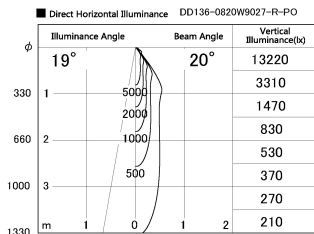

Item no. DD136-0820W9027-R-PO

Series Name: Cledy versa R-G (DD136-R-PO)

Installation	Recessed mount
Type	Pull out downlight
Fixture wattage	7.5W
Beam angle	20 deg
Color Temp.	2700K
CRI	Ra>90
Luminous	705 lm
Body	Die-cast aluminum alloy
Body finish	N/A
Trim finish	White
Reflector finish	N/A
IP Rate	IP20
Light source	COB module
Input Voltage	AC220~240V
Dimming Type	Non-Dimmable
Certificate	CE, CCC
Cut Hole	100mm