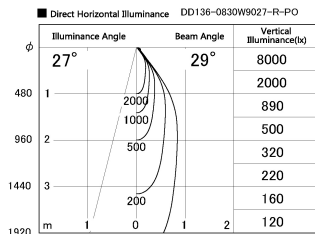

Item no. DD136-0830W9027-R-PO

Series Name: Cledy versa R-G (DD136-R-PO)

Installation	Recessed mount
Type	Pull out downlight
Fixture wattage	7.5W
Beam angle	29 deg
Color Temp.	2700K
CRI	Ra>90
Luminous	732 lm
Body	Die-cast aluminum alloy
Body finish	N/A
Trim finish	White
Reflector finish	N/A
IP Rate	IP20
Light source	COB module
Input Voltage	AC220~240V
Dimming Type	Non-Dimmable
Certificate	CE, CCC
Cut Hole	100mm