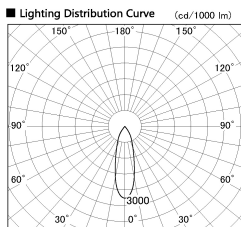

Item no. DD136-0830W9027-R-PO

Series Name: Cledy versa R-G (DD136-R-PO)

Installation	Recessed mount
Type	Pull out downlight
Fixture wattage	7.5W
Beam angle	29 deg
Color Temp.	2700K
CRI	Ra>90
Luminous	732 lm
Body	Die-cast aluminum alloy
Body finish	N/A
Trim finish	White
Reflector finish	N/A
IP Rate	IP20
Light source	COB module
Input Voltage	AC220~240V
Dimming Type	Non-Dimmable
Certificate	CE, CCC
Cut Hole	100mm