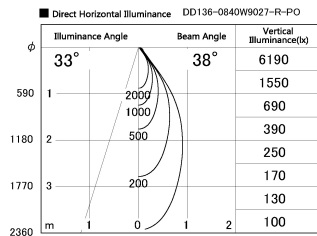

Item no. DD136-0840W9027-R-PO

Series Name: Cledy versa R-G (DD136-R-PO)

Installation	Recessed mount
Type	Pull out downlight
Fixture wattage	7.5W
Beam angle	38 deg
Color Temp.	2700K
CRI	Ra>90
Luminous	747 lm
Body	Die-cast aluminum alloy
Body finish	N/A
Trim finish	White
Reflector finish	N/A
IP Rate	IP20
Light source	COB module
Input Voltage	AC220~240V
Dimming Type	Non-Dimmable
Certificate	CE, CCC
Cut Hole	100mm