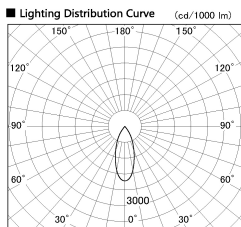

Item no. DD136-0840W9027-R-PO

Series Name: Cledy versa R-G (DD136-R-PO)

Installation	Recessed mount
Type	Pull out downlight
Fixture wattage	7.5W
Beam angle	38 deg
Color Temp.	2700K
CRI	Ra>90
Luminous	747 lm
Body	Die-cast aluminum alloy
Body finish	N/A
Trim finish	White
Reflector finish	N/A
IP Rate	IP20
Light source	COB module
Input Voltage	AC220~240V
Dimming Type	Non-Dimmable
Certificate	CE, CCC
Cut Hole	100mm