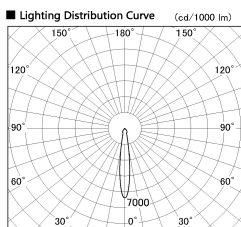

Item no. DD136-2515W9030-R-PO

Series Name: Cledy versa R-G (DD136-R-PO)

Installation	Recessed mount
Type	Pull out downlight
Fixture wattage	23W
Beam angle	15 deg
Color Temp.	3000K
CRI	Ra>90
Luminous	2580 lm
Body	Die-cast aluminum alloy
Body finish	N/A
Trim finish	White
Reflector finish	N/A
IP Rate	IP20
Light source	COB module
Input Voltage	AC220~240V
Dimming Type	Non-Dimmable
Certificate	CE, CCC
Cut Hole	125mm

■ Direct Horizontal Illuminance DD136-2515W9030-R-PO

φ	Illuminance Angle	Beam Angle	Vertical Illuminance (lx)
240	14°	15°	63530
180			15880
120			7060
60			3970
0			2540
60			1760
120			1300
180			990
240			