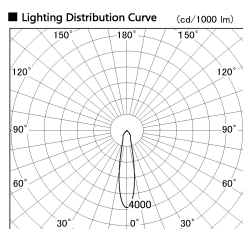

Item no. DD136-2520W9030-R-PO

Series Name: Cledy versa R-G (DD136-R-PO)

Installation	Recessed mount
Type	Pull out downlight
Fixture wattage	23W
Beam angle	21 deg
Color Temp.	3000K
CRI	Ra>90
Luminous	2782 lm
Body	Die-cast aluminum alloy
Body finish	N/A
Trim finish	White
Reflector finish	N/A
IP Rate	IP20
Light source	COB module
Input Voltage	AC220~240V
Dimming Type	Non-Dimmable
Certificate	CE, CCC
Cut Hole	125mm

■ Direct Horizontal Illuminance DD136-2520W9030-R-PO

φ	Illuminance Angle	Beam Angle	Vertical Illuminance (lx)
350	20°	21°	43550
700	1		10890
1050	2		4840
1410	3		2720
	1	2	1740
			1210
			890
			680