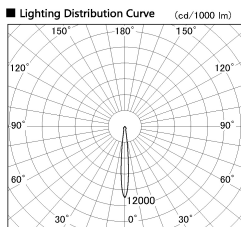

Item no. DD136-2015W9030-R-PO

Series Name: Cledy versa R-G (DD136-R-PO)

■ Direct Horizontal Illuminance DD136-2015W9030-R-PO

φ	Illuminance Angle	Beam Angle	Vertical Illuminance (lx)
170	10°	11°	86700
170			21680
340			9630
340			5420
520			3470
520			2410
690			1770
690			1350

Installation	Recessed mount
Type	Pull out downlight
Fixture wattage	20W
Beam angle	11 deg
Color Temp.	3000K
CRI	Ra>90
Luminous	2001 lm
Body	Die-cast aluminum alloy
Body finish	N/A
Trim finish	White
Reflector finish	N/A
IP Rate	IP20
Light source	COB module
Input Voltage	AC220~240V
Dimming Type	Non-Dimmable
Certificate	CE, CCC
Cut Hole	125mm