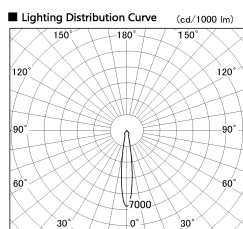

Item no. DD136-2020W9030-R-PO

Series Name: Cledy versa R-G (DD136-R-PO)

Installation	Recessed mount
Type	Pull out downlight
Fixture wattage	20W
Beam angle	15 deg
Color Temp.	3000K
CRI	Ra>90
Luminous	2125 lm
Body	Die-cast aluminum alloy
Body finish	N/A
Trim finish	White
Reflector finish	N/A
IP Rate	IP20
Light source	COB module
Input Voltage	AC220~240V
Dimming Type	Non-Dimmable
Certificate	CE, CCC
Cut Hole	125mm

■ Direct Horizontal Illuminance DD136-2020W9030-R-PO

φ	Illuminance Angle	Beam Angle	Vertical Illuminance (lx)
240	14°	15°	57130
1			14280
490	2		6350
2			3570
730	3		2290
3			1590
980	m	1	1170
1			890