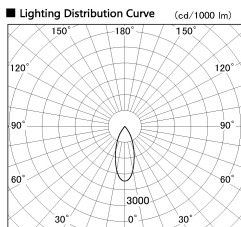

Item no. DD136-1940W9030-R-PO

Series Name: Cledy versa R-G (DD136-R-PO)

Installation	Recessed mount
Type	Pull out downlight
Fixture wattage	18.6W
Beam angle	57 deg
Color Temp.	3000K
CRI	Ra>90
Luminous	1844 lm
Body	Die-cast aluminum alloy
Body finish	N/A
Trim finish	White
Reflector finish	N/A
IP Rate	IP20
Light source	COB module
Input Voltage	AC220~240V
Dimming Type	Non-Dimmable
Certificate	CE, CCC
Cut Hole	100mm