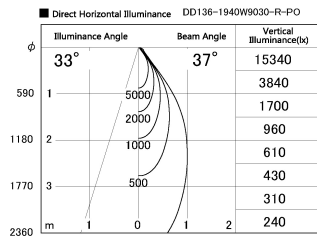

Item no. DD136-1940W9030-R-PO

Series Name: Cledy versa R-G (DD136-R-PO)

Installation	Recessed mount
Type	Pull out downlight
Fixture wattage	18.6W
Beam angle	57 deg
Color Temp.	3000K
CRI	Ra>90
Luminous	1844 lm
Body	Die-cast aluminum alloy
Body finish	N/A
Trim finish	White
Reflector finish	N/A
IP Rate	IP20
Light source	COB module
Input Voltage	AC220~240V
Dimming Type	Non-Dimmable
Certificate	CE, CCC
Cut Hole	100mm