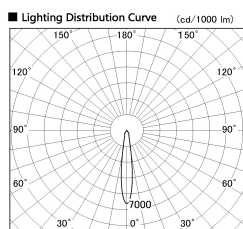

Item no. DD136-1115W9030-R-PO

Series Name: Cledy versa R-G (DD136-R-PO)

Installation	Recessed mount
Type	Pull out downlight
Fixture wattage	10.5W
Beam angle	16 deg
Color Temp.	3000K
CRI	Ra>90
Luminous	1033 lm
Body	Die-cast aluminum alloy
Body finish	N/A
Trim finish	White
Reflector finish	N/A
IP Rate	IP20
Light source	COB module
Input Voltage	AC220~240V
Dimming Type	Non-Dimmable
Certificate	CE, CCC
Cut Hole	100mm

■ Direct Horizontal Illuminance DD136-1115W9030-R-PO

φ	Illuminance Angle	Beam Angle	Vertical Illuminance (lx)
260	15°	16°	26820
1			6700
520			2980
2			1680
780			1070
3			740
1050			550
m			420