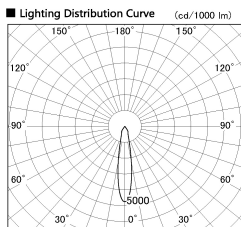

Item no. DD136-1120W9030-R-PO

Series Name: Cledy versa R-G (DD136-R-PO)

■ Direct Horizontal Illuminance DD136-1120W9030-R-PO

φ	Illuminance Angle	Beam Angle	Vertical Illuminance (lx)
	19°	19°	20240
330	1		5060
			2250
660	2		1260
			810
1000	3		560
			410
1330	m	0 1 2	320

Installation	Recessed mount
Type	Pull out downlight
Fixture wattage	10.5W
Beam angle	19 deg
Color Temp.	3000K
CRI	Ra>90
Luminous	1059 lm
Body	Die-cast aluminum alloy
Body finish	N/A
Trim finish	White
Reflector finish	N/A
IP Rate	IP20
Light source	COB module
Input Voltage	AC220~240V
Dimming Type	Non-Dimmable
Certificate	CE, CCC
Cut Hole	100mm