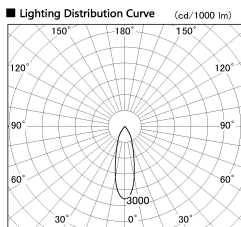

Item no. DD136-1130W9030-R-PO

Series Name: Cledy versa R-G (DD136-R-PO)

Installation	Recessed mount
Type	Pull out downlight
Fixture wattage	10.5W
Beam angle	28 deg
Color Temp.	3000K
CRI	Ra>90
Luminous	1095 lm
Body	Die-cast aluminum alloy
Body finish	N/A
Trim finish	White
Reflector finish	N/A
IP Rate	IP20
Light source	COB module
Input Voltage	AC220~240V
Dimming Type	Non-Dimmable
Certificate	CE, CCC
Cut Hole	100mm