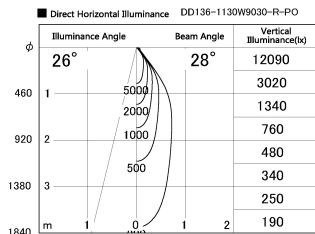

Item no. DD136-1130W9030-R-PO

Series Name: Cledy versa R-G (DD136-R-PO)

Installation	Recessed mount
Type	Pull out downlight
Fixture wattage	10.5W
Beam angle	28 deg
Color Temp.	3000K
CRI	Ra>90
Luminous	1095 lm
Body	Die-cast aluminum alloy
Body finish	N/A
Trim finish	White
Reflector finish	N/A
IP Rate	IP20
Light source	COB module
Input Voltage	AC220~240V
Dimming Type	Non-Dimmable
Certificate	CE, CCC
Cut Hole	100mm