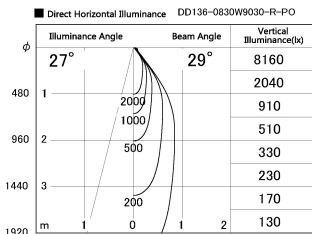

Item no. DD136-0830W9030-R-PO

Series Name: Cledy versa R-G (DD136-R-PO)

Installation	Recessed mount
Type	Pull out downlight
Fixture wattage	7.5W
Beam angle	29 deg
Color Temp.	3000K
CRI	Ra>90
Luminous	747 lm
Body	Die-cast aluminum alloy
Body finish	N/A
Trim finish	White
Reflector finish	N/A
IP Rate	IP20
Light source	COB module
Input Voltage	AC220~240V
Dimming Type	Non-Dimmable
Certificate	CE, CCC
Cut Hole	100mm