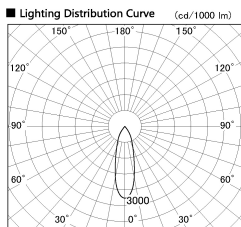

Item no. DD136-0830W9030-R-PO

Series Name: Cledy versa R-G (DD136-R-PO)

Installation	Recessed mount
Type	Pull out downlight
Fixture wattage	7.5W
Beam angle	29 deg
Color Temp.	3000K
CRI	Ra>90
Luminous	747 lm
Body	Die-cast aluminum alloy
Body finish	N/A
Trim finish	White
Reflector finish	N/A
IP Rate	IP20
Light source	COB module
Input Voltage	AC220~240V
Dimming Type	Non-Dimmable
Certificate	CE, CCC
Cut Hole	100mm