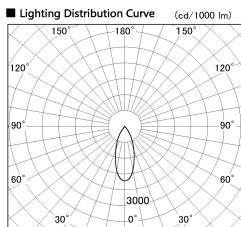

Item no. DD136-0840W9030-R-PO

Series Name: Cledy versa R-G (DD136-R-PO)

Installation	Recessed mount
Type	Pull out downlight
Fixture wattage	7.5W
Beam angle	38 deg
Color Temp.	3000K
CRI	Ra>90
Luminous	762 lm
Body	Die-cast aluminum alloy
Body finish	N/A
Trim finish	White
Reflector finish	N/A
IP Rate	IP20
Light source	COB module
Input Voltage	AC220~240V
Dimming Type	Non-Dimmable
Certificate	CE, CCC
Cut Hole	100mm