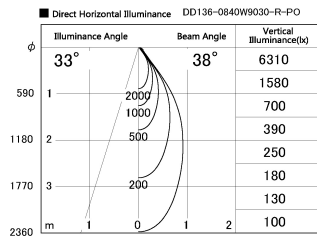

Item no. DD136-0840W9030-R-PO

Series Name: Cledy versa R-G (DD136-R-PO)

Installation	Recessed mount
Type	Pull out downlight
Fixture wattage	7.5W
Beam angle	38 deg
Color Temp.	3000K
CRI	Ra>90
Luminous	762 lm
Body	Die-cast aluminum alloy
Body finish	N/A
Trim finish	White
Reflector finish	N/A
IP Rate	IP20
Light source	COB module
Input Voltage	AC220~240V
Dimming Type	Non-Dimmable
Certificate	CE, CCC
Cut Hole	100mm