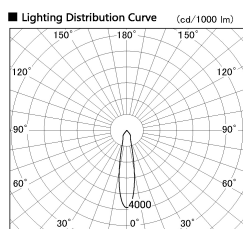

Item no. DD136-2520W9035-R-PO

Series Name: Cledy versa R-G (DD136-R-PO)

Installation	Recessed mount
Type	Pull out downlight
Fixture wattage	23W
Beam angle	21 deg
Color Temp.	3500K
CRI	Ra>90
Luminous	2754 lm
Body	Die-cast aluminum alloy
Body finish	N/A
Trim finish	White
Reflector finish	N/A
IP Rate	IP20
Light source	COB module
Input Voltage	AC220~240V
Dimming Type	Non-Dimmable
Certificate	CE, CCC
Cut Hole	125mm

■ Direct Horizontal Illuminance DD136-2520W9035-R-PO

φ	Illuminance Angle	Beam Angle	Vertical Illuminance (lx)
350	20°	21°	43110
700	1		10780
1050	2		4790
1410	3		2690
	1	2	1720
			1200
			880
			670