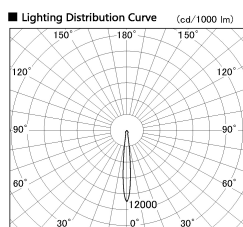

Item no. DD136-2015W9035-R-PO

Series Name: Cledy versa R-G (DD136-R-PO)

Installation	Recessed mount
Type	Pull out downlight
Fixture wattage	20W
Beam angle	11 deg
Color Temp.	3500K
CRI	Ra>90
Luminous	1981 lm
Body	Die-cast aluminum alloy
Body finish	N/A
Trim finish	White
Reflector finish	N/A
IP Rate	IP20
Light source	COB module
Input Voltage	AC220~240V
Dimming Type	Non-Dimmable
Certificate	CE, CCC
Cut Hole	125mm

■ Direct Horizontal Illuminance DD136-2015W9035-R-PO

φ	Illuminance Angle	Beam Angle	Vertical Illuminance (lx)
170	10°	11°	85840
170			21460
340			9540
340			5360
520			3430
520			2380
690			1750
690			1340