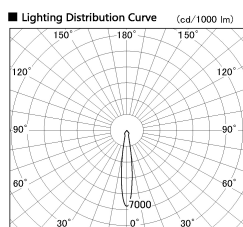

Item no. DD136-2020W9035-R-PO

Series Name: Cledy versa R-G (DD136-R-PO)

Installation	Recessed mount
Type	Pull out downlight
Fixture wattage	20W
Beam angle	15 deg
Color Temp.	3500K
CRI	Ra>90
Luminous	2104 lm
Body	Die-cast aluminum alloy
Body finish	N/A
Trim finish	White
Reflector finish	N/A
IP Rate	IP20
Light source	COB module
Input Voltage	AC220~240V
Dimming Type	Non-Dimmable
Certificate	CE, CCC
Cut Hole	125mm

■ Direct Horizontal Illuminance DD136-2020W9035-R-PO

φ	Illuminance Angle	Beam Angle	Vertical Illuminance (lx)
240	14°	1	56570
		2	14140
480	14°	1	6290
		2	3540
730	14°	1	2260
		2	1570
980	14°	1	1150
		2	880