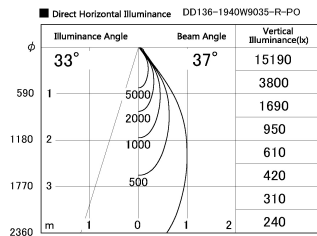

Item no. DD136-1940W9035-R-PO

Series Name: Cledy versa R-G (DD136-R-PO)

Installation	Recessed mount
Type	Pull out downlight
Fixture wattage	18.6W
Beam angle	57 deg
Color Temp.	3500K
CRI	Ra>90
Luminous	1826 lm
Body	Die-cast aluminum alloy
Body finish	N/A
Trim finish	White
Reflector finish	N/A
IP Rate	IP20
Light source	COB module
Input Voltage	AC220~240V
Dimming Type	Non-Dimmable
Certificate	CE, CCC
Cut Hole	100mm