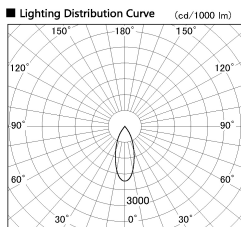

Item no. DD136-1940W9035-R-PO

Series Name: Cledy versa R-G (DD136-R-PO)

Installation	Recessed mount
Type	Pull out downlight
Fixture wattage	18.6W
Beam angle	57 deg
Color Temp.	3500K
CRI	Ra>90
Luminous	1826 lm
Body	Die-cast aluminum alloy
Body finish	N/A
Trim finish	White
Reflector finish	N/A
IP Rate	IP20
Light source	COB module
Input Voltage	AC220~240V
Dimming Type	Non-Dimmable
Certificate	CE, CCC
Cut Hole	100mm