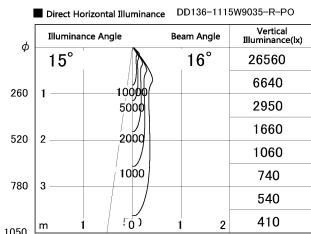

Item no. DD136-1115W9035-R-PO

Series Name: Cledy versa R-G (DD136-R-PO)

Installation	Recessed mount
Type	Pull out downlight
Fixture wattage	10.5W
Beam angle	16 deg
Color Temp.	3500K
CRI	Ra>90
Luminous	1023 lm
Body	Die-cast aluminum alloy
Body finish	N/A
Trim finish	White
Reflector finish	N/A
IP Rate	IP20
Light source	COB module
Input Voltage	AC220~240V
Dimming Type	Non-Dimmable
Certificate	CE, CCC
Cut Hole	100mm