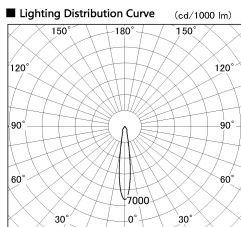

Item no. DD136-1115W9035-R-PO

Series Name: Cledy versa R-G (DD136-R-PO)

Installation	Recessed mount
Type	Pull out downlight
Fixture wattage	10.5W
Beam angle	16 deg
Color Temp.	3500K
CRI	Ra>90
Luminous	1023 lm
Body	Die-cast aluminum alloy
Body finish	N/A
Trim finish	White
Reflector finish	N/A
IP Rate	IP20
Light source	COB module
Input Voltage	AC220~240V
Dimming Type	Non-Dimmable
Certificate	CE, CCC
Cut Hole	100mm