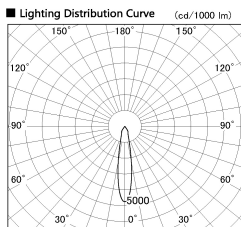

Item no. DD136-1120W9035-R-PO

Series Name: Cledy versa R-G (DD136-R-PO)

■ Direct Horizontal Illuminance DD136-1120W9035-R-PO

φ	Illuminance Angle	Beam Angle	Vertical Illuminance (lx)
330	19°	19°	20030
1			5010
			2230
660	2		1250
			800
1000	3		560
			410
1330	m	0 1 2	310

Installation	Recessed mount
Type	Pull out downlight
Fixture wattage	10.5W
Beam angle	19 deg
Color Temp.	3500K
CRI	Ra>90
Luminous	1048 lm
Body	Die-cast aluminum alloy
Body finish	N/A
Trim finish	White
Reflector finish	N/A
IP Rate	IP20
Light source	COB module
Input Voltage	AC220~240V
Dimming Type	Non-Dimmable
Certificate	CE, CCC
Cut Hole	100mm