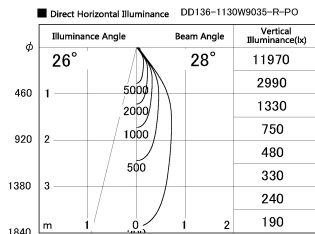

Item no. DD136-1130W9035-R-PO

Series Name: Cledy versa R-G (DD136-R-PO)

Installation	Recessed mount
Type	Pull out downlight
Fixture wattage	10.5W
Beam angle	28 deg
Color Temp.	3500K
CRI	Ra>90
Luminous	1084 lm
Body	Die-cast aluminum alloy
Body finish	N/A
Trim finish	White
Reflector finish	N/A
IP Rate	IP20
Light source	COB module
Input Voltage	AC220~240V
Dimming Type	Non-Dimmable
Certificate	CE, CCC
Cut Hole	100mm