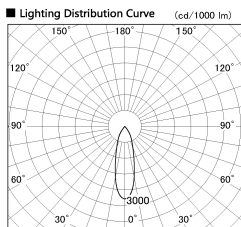

Item no. DD136-1130W9035-R-PO

Series Name: Cledy versa R-G (DD136-R-PO)

Installation	Recessed mount
Type	Pull out downlight
Fixture wattage	10.5W
Beam angle	28 deg
Color Temp.	3500K
CRI	Ra>90
Luminous	1084 lm
Body	Die-cast aluminum alloy
Body finish	N/A
Trim finish	White
Reflector finish	N/A
IP Rate	IP20
Light source	COB module
Input Voltage	AC220~240V
Dimming Type	Non-Dimmable
Certificate	CE, CCC
Cut Hole	100mm