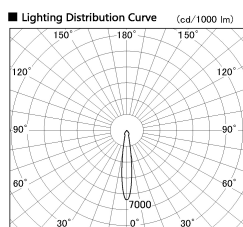

Item no. DD136-2515W9040-R-PO

Series Name: Cledy versa R-G (DD136-R-PO)

Installation	Recessed mount
Type	Pull out downlight
Fixture wattage	23W
Beam angle	15 deg
Color Temp.	4000K
CRI	Ra>90
Luminous	2590 lm
Body	Die-cast aluminum alloy
Body finish	N/A
Trim finish	White
Reflector finish	N/A
IP Rate	IP20
Light source	COB module
Input Voltage	AC220~240V
Dimming Type	Non-Dimmable
Certificate	CE, CCC
Cut Hole	125mm

■ Direct Horizontal Illuminance DD136-2515W9040-R-PO

φ	Illuminance Angle	Beam Angle	Vertical Illuminance (lx)
240	14°	1	63780
		2	15950
490	14°	1	7090
		2	3990
730	14°	1	2550
		2	1770
980	14°	1	1300
		2	1000