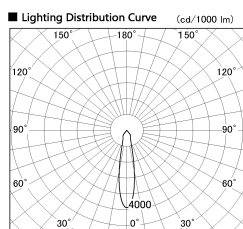

Item no. DD136-2520W9040-R-PO

Series Name: Cledy versa R-G (DD136-R-PO)

Installation	Recessed mount
Type	Pull out downlight
Fixture wattage	23W
Beam angle	21 deg
Color Temp.	4000K
CRI	Ra>90
Luminous	2793 lm
Body	Die-cast aluminum alloy
Body finish	N/A
Trim finish	White
Reflector finish	N/A
IP Rate	IP20
Light source	COB module
Input Voltage	AC220~240V
Dimming Type	Non-Dimmable
Certificate	CE, CCC
Cut Hole	125mm

■ Direct Horizontal Illuminance DD136-2520W9040-R-PO

φ	Illuminance Angle	Beam Angle	Vertical Illuminance (lx)
350	20°	21°	43720
700	1		10930
1050	2		4860
1410	3		2730
	1	2	1750
			1210
			890
			680