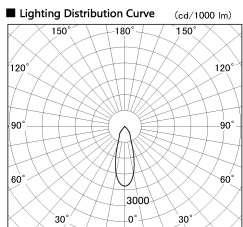

Item no. DD136-2530W9040-R-PO

Series Name: Cledy versa R-G (DD136-R-PO)

Installation	Recessed mount
Type	Pull out downlight
Fixture wattage	23W
Beam angle	33 deg
Color Temp.	4000K
CRI	Ra>90
Luminous	2836 lm
Body	Die-cast aluminum alloy
Body finish	N/A
Trim finish	White
Reflector finish	N/A
IP Rate	IP20
Light source	COB module
Input Voltage	AC220~240V
Dimming Type	Non-Dimmable
Certificate	CE, CCC
Cut Hole	125mm