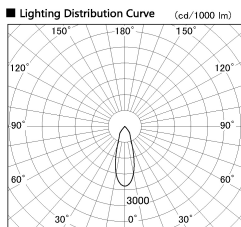

Item no. DD136-2530W9040-R-PO

Series Name: Cledy versa R-G (DD136-R-PO)

Installation	Recessed mount
Type	Pull out downlight
Fixture wattage	23W
Beam angle	33 deg
Color Temp.	4000K
CRI	Ra>90
Luminous	2836 lm
Body	Die-cast aluminum alloy
Body finish	N/A
Trim finish	White
Reflector finish	N/A
IP Rate	IP20
Light source	COB module
Input Voltage	AC220~240V
Dimming Type	Non-Dimmable
Certificate	CE, CCC
Cut Hole	125mm