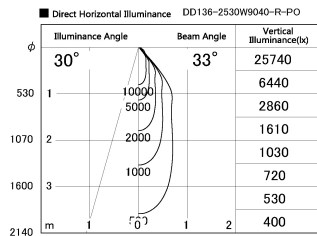

Item no. DD136-2530W9040-R-PO

Series Name: Cledy versa R-G (DD136-R-PO)

Installation	Recessed mount
Type	Pull out downlight
Fixture wattage	23W
Beam angle	33 deg
Color Temp.	4000K
CRI	Ra>90
Luminous	2836 lm
Body	Die-cast aluminum alloy
Body finish	N/A
Trim finish	White
Reflector finish	N/A
IP Rate	IP20
Light source	COB module
Input Voltage	AC220~240V
Dimming Type	Non-Dimmable
Certificate	CE, CCC
Cut Hole	125mm