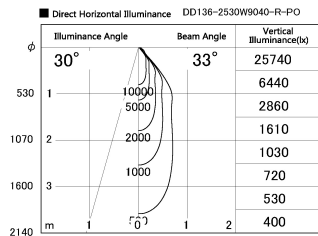

Item no. DD136-2530W9040-R-PO

Series Name: Cledy versa R-G (DD136-R-PO)

Installation	Recessed mount
Type	Pull out downlight
Fixture wattage	23W
Beam angle	33 deg
Color Temp.	4000K
CRI	Ra>90
Luminous	2836 lm
Body	Die-cast aluminum alloy
Body finish	N/A
Trim finish	White
Reflector finish	N/A
IP Rate	IP20
Light source	COB module
Input Voltage	AC220~240V
Dimming Type	Non-Dimmable
Certificate	CE, CCC
Cut Hole	125mm