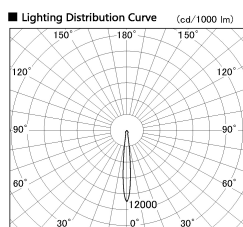

Item no. DD136-2015W9040-R-PO

Series Name: Cledy versa R-G (DD136-R-PO)

Installation	Recessed mount
Type	Pull out downlight
Fixture wattage	20W
Beam angle	11 deg
Color Temp.	4000K
CRI	Ra>90
Luminous	2009 lm
Body	Die-cast aluminum alloy
Body finish	N/A
Trim finish	White
Reflector finish	N/A
IP Rate	IP20
Light source	COB module
Input Voltage	AC220~240V
Dimming Type	Non-Dimmable
Certificate	CE, CCC
Cut Hole	125mm

■ Direct Horizontal Illuminance DD136-2015W9040-R-PO

Illuminance Angle	Beam Angle	Vertical Illuminance (lx)
10°	11°	87050
170		21760
1		9670
20000		5440
10000		3480
340		2420
2		1780
5000		1360
3		
520		
2000		
690		
m		