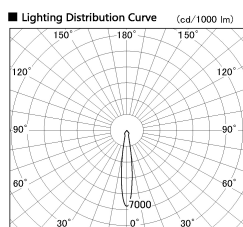

Item no. DD136-2020W9040-R-PO

Series Name: Cledy versa R-G (DD136-R-PO)

Installation	Recessed mount
Type	Pull out downlight
Fixture wattage	20W
Beam angle	15 deg
Color Temp.	4000K
CRI	Ra>90
Luminous	2134 lm
Body	Die-cast aluminum alloy
Body finish	N/A
Trim finish	White
Reflector finish	N/A
IP Rate	IP20
Light source	COB module
Input Voltage	AC220~240V
Dimming Type	Non-Dimmable
Certificate	CE, CCC
Cut Hole	125mm

■ Direct Horizontal Illuminance DD136-2020W9040-R-PO

φ	Illuminance Angle	Beam Angle	Vertical Illuminance (lx)
240	14°	15°	57380
1			14340
480	2	2	6380
2			3590
730	3	3	2300
3			1590
980	m	1	1170
1			900