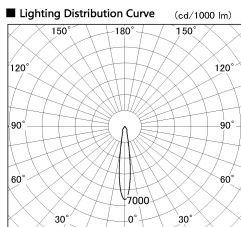

Item no. DD136-1115W9040-R-PO

Series Name: Cledy versa R-G (DD136-R-PO)

Installation	Recessed mount
Type	Pull out downlight
Fixture wattage	10.5W
Beam angle	16 deg
Color Temp.	4000K
CRI	Ra>90
Luminous	1037 lm
Body	Die-cast aluminum alloy
Body finish	N/A
Trim finish	White
Reflector finish	N/A
IP Rate	IP20
Light source	COB module
Input Voltage	AC220~240V
Dimming Type	Non-Dimmable
Certificate	CE, CCC
Cut Hole	100mm