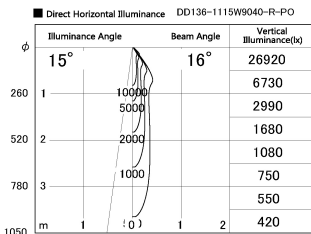

Item no. DD136-1115W9040-R-PO

Series Name: Cledy versa R-G (DD136-R-PO)

Installation	Recessed mount
Type	Pull out downlight
Fixture wattage	10.5W
Beam angle	16 deg
Color Temp.	4000K
CRI	Ra>90
Luminous	1037 lm
Body	Die-cast aluminum alloy
Body finish	N/A
Trim finish	White
Reflector finish	N/A
IP Rate	IP20
Light source	COB module
Input Voltage	AC220~240V
Dimming Type	Non-Dimmable
Certificate	CE, CCC
Cut Hole	100mm