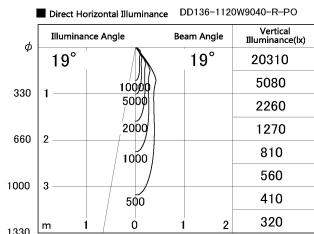

Item no. DD136-1120W9040-R-PO

Series Name: Cledy versa R-G (DD136-R-PO)

Installation	Recessed mount
Type	Pull out downlight
Fixture wattage	10.5W
Beam angle	19 deg
Color Temp.	4000K
CRI	Ra>90
Luminous	1063 lm
Body	Die-cast aluminum alloy
Body finish	N/A
Trim finish	White
Reflector finish	N/A
IP Rate	IP20
Light source	COB module
Input Voltage	AC220~240V
Dimming Type	Non-Dimmable
Certificate	CE, CCC
Cut Hole	100mm