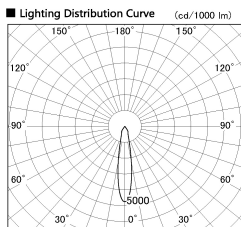

Item no. DD136-1120W9040-R-PO

Series Name: Cledy versa R-G (DD136-R-PO)

Installation	Recessed mount
Type	Pull out downlight
Fixture wattage	10.5W
Beam angle	19 deg
Color Temp.	4000K
CRI	Ra>90
Luminous	1063 lm
Body	Die-cast aluminum alloy
Body finish	N/A
Trim finish	White
Reflector finish	N/A
IP Rate	IP20
Light source	COB module
Input Voltage	AC220~240V
Dimming Type	Non-Dimmable
Certificate	CE, CCC
Cut Hole	100mm