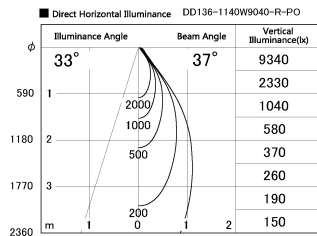

Item no. DD136-1140W9040-R-PO

Series Name: Cledy versa R-G (DD136-R-PO)

Installation	Recessed mount
Type	Pull out downlight
Fixture wattage	10.5W
Beam angle	37 deg
Color Temp.	4000K
CRI	Ra>90
Luminous	1122 lm
Body	Die-cast aluminum alloy
Body finish	N/A
Trim finish	White
Reflector finish	N/A
IP Rate	IP20
Light source	COB module
Input Voltage	AC220~240V
Dimming Type	Non-Dimmable
Certificate	CE, CCC
Cut Hole	100mm