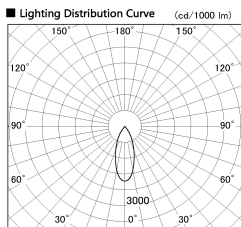

Item no. DD136-1140W9040-R-PO

Series Name: Cledy versa R-G (DD136-R-PO)

Installation	Recessed mount
Type	Pull out downlight
Fixture wattage	10.5W
Beam angle	37 deg
Color Temp.	4000K
CRI	Ra>90
Luminous	1122 lm
Body	Die-cast aluminum alloy
Body finish	N/A
Trim finish	White
Reflector finish	N/A
IP Rate	IP20
Light source	COB module
Input Voltage	AC220~240V
Dimming Type	Non-Dimmable
Certificate	CE, CCC
Cut Hole	100mm