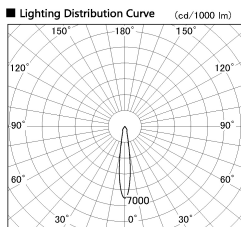

Item no. DD136-0815W9040-R-PO

Series Name: Cledy versa R-G (DD136-R-PO)

Installation	Recessed mount
Type	Pull out downlight
Fixture wattage	7.5W
Beam angle	16 deg
Color Temp.	4000K
CRI	Ra>90
Luminous	708 lm
Body	Die-cast aluminum alloy
Body finish	N/A
Trim finish	White
Reflector finish	N/A
IP Rate	IP20
Light source	COB module
Input Voltage	AC220~240V
Dimming Type	Non-Dimmable
Certificate	CE, CCC
Cut Hole	100mm