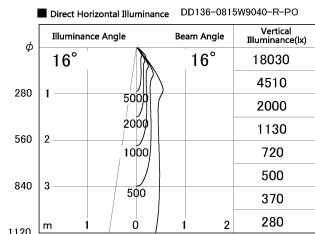

Item no. DD136-0815W9040-R-PO

Series Name: Cledy versa R-G (DD136-R-PO)

Installation	Recessed mount
Type	Pull out downlight
Fixture wattage	7.5W
Beam angle	16 deg
Color Temp.	4000K
CRI	Ra>90
Luminous	708 lm
Body	Die-cast aluminum alloy
Body finish	N/A
Trim finish	White
Reflector finish	N/A
IP Rate	IP20
Light source	COB module
Input Voltage	AC220~240V
Dimming Type	Non-Dimmable
Certificate	CE, CCC
Cut Hole	100mm