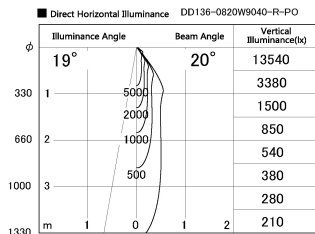

Item no. DD136-0820W9040-R-PO

Series Name: Cledy versa R-G (DD136-R-PO)

Installation	Recessed mount
Type	Pull out downlight
Fixture wattage	7.5W
Beam angle	20 deg
Color Temp.	4000K
CRI	Ra>90
Luminous	722 lm
Body	Die-cast aluminum alloy
Body finish	N/A
Trim finish	White
Reflector finish	N/A
IP Rate	IP20
Light source	COB module
Input Voltage	AC220~240V
Dimming Type	Non-Dimmable
Certificate	CE, CCC
Cut Hole	100mm