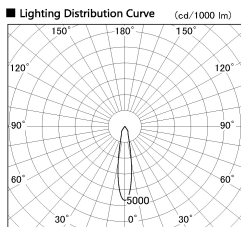

Item no. DD136-0820W9040-R-PO

Series Name: Cledy versa R-G (DD136-R-PO)

Installation	Recessed mount
Type	Pull out downlight
Fixture wattage	7.5W
Beam angle	20 deg
Color Temp.	4000K
CRI	Ra>90
Luminous	722 lm
Body	Die-cast aluminum alloy
Body finish	N/A
Trim finish	White
Reflector finish	N/A
IP Rate	IP20
Light source	COB module
Input Voltage	AC220~240V
Dimming Type	Non-Dimmable
Certificate	CE, CCC
Cut Hole	100mm