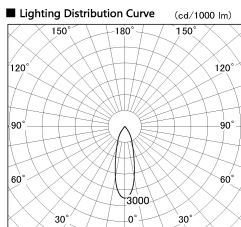

Item no. DD136-0830W9040-R-PO

Series Name: Cledy versa R-G (DD136-R-PO)

Installation	Recessed mount
Type	Pull out downlight
Fixture wattage	7.5W
Beam angle	29 deg
Color Temp.	4000K
CRI	Ra>90
Luminous	750 lm
Body	Die-cast aluminum alloy
Body finish	N/A
Trim finish	White
Reflector finish	N/A
IP Rate	IP20
Light source	COB module
Input Voltage	AC220~240V
Dimming Type	Non-Dimmable
Certificate	CE, CCC
Cut Hole	100mm