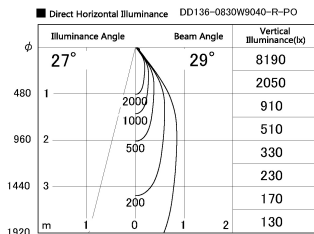

Item no. DD136-0830W9040-R-PO

Series Name: Cledy versa R-G (DD136-R-PO)

Installation	Recessed mount
Type	Pull out downlight
Fixture wattage	7.5W
Beam angle	29 deg
Color Temp.	4000K
CRI	Ra>90
Luminous	750 lm
Body	Die-cast aluminum alloy
Body finish	N/A
Trim finish	White
Reflector finish	N/A
IP Rate	IP20
Light source	COB module
Input Voltage	AC220~240V
Dimming Type	Non-Dimmable
Certificate	CE, CCC
Cut Hole	100mm