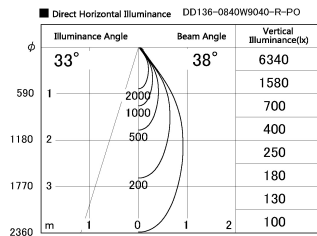

Item no. DD136-0840W9040-R-PO

Series Name: Cledy versa R-G (DD136-R-PO)

Installation	Recessed mount
Type	Pull out downlight
Fixture wattage	7.5W
Beam angle	38 deg
Color Temp.	4000K
CRI	Ra>90
Luminous	765 lm
Body	Die-cast aluminum alloy
Body finish	N/A
Trim finish	White
Reflector finish	N/A
IP Rate	IP20
Light source	COB module
Input Voltage	AC220~240V
Dimming Type	Non-Dimmable
Certificate	CE, CCC
Cut Hole	100mm