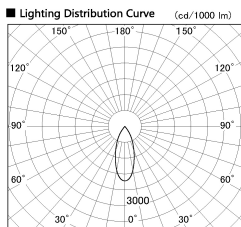

Item no. DD136-0840W9040-R-PO

Series Name: Cledy versa R-G (DD136-R-PO)

Installation	Recessed mount
Type	Pull out downlight
Fixture wattage	7.5W
Beam angle	38 deg
Color Temp.	4000K
CRI	Ra>90
Luminous	765 lm
Body	Die-cast aluminum alloy
Body finish	N/A
Trim finish	White
Reflector finish	N/A
IP Rate	IP20
Light source	COB module
Input Voltage	AC220~240V
Dimming Type	Non-Dimmable
Certificate	CE, CCC
Cut Hole	100mm