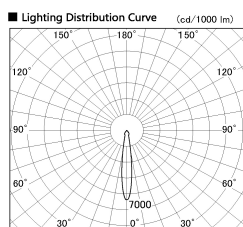

Item no. DD136-2515B9027-R-PO

Series Name: Cledy versa R-G (DD136-R-PO)

Installation	Recessed mount
Type	Pull out downlight
Fixture wattage	23W
Beam angle	15 deg
Color Temp.	2700K
CRI	Ra>90
Luminous	2528 lm
Body	Die-cast aluminum alloy
Body finish	N/A
Trim finish	Black
Reflector finish	N/A
IP Rate	IP20
Light source	COB module
Input Voltage	AC220~240V
Dimming Type	Non-Dimmable
Certificate	CE, CCC
Cut Hole	125mm

■ Direct Horizontal Illuminance DD136-2515B9027-R-PO

φ	Illuminance Angle	Beam Angle	Vertical Illuminance (lx)
240	14°	1	62250
		2	15560
490	14°	1	6920
		2	3890
730	14°	1	2490
		2	1730
980	14°	1	1270
		2	970