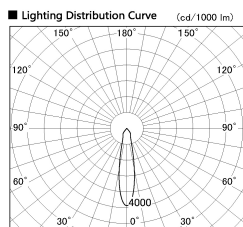

Item no. DD136-2520B9027-R-PO

Series Name: Cledy versa R-G (DD136-R-PO)

■ Direct Horizontal Illuminance DD136-2520B9027-R-PO

φ	Illuminance Angle	Beam Angle	Vertical Illuminance (lx)
350	20°	21°	42670
700	2000		10670
1050	1000		4740
1410	500		2670
	200		1710
	100		1190
	50		870
	25		670

Installation	Recessed mount
Type	Pull out downlight
Fixture wattage	23W
Beam angle	21 deg
Color Temp.	2700K
CRI	Ra>90
Luminous	2726 lm
Body	Die-cast aluminum alloy
Body finish	N/A
Trim finish	Black
Reflector finish	N/A
IP Rate	IP20
Light source	COB module
Input Voltage	AC220~240V
Dimming Type	Non-Dimmable
Certificate	CE, CCC
Cut Hole	125mm