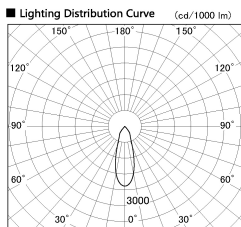

Item no. DD136-2530B9027-R-PO

Series Name: Cledy versa R-G (DD136-R-PO)

■ Direct Horizontal Illuminance DD136-2530B9027-R-PO

φ	Illuminance Angle	Beam Angle	Vertical Illuminance (lx)
30°		33°	25140
1	10000		6280
	5000		2790
1070	2000		1570
2			1010
1600	1000		700
3			510
2140	m		390

Installation	Recessed mount
Type	Pull out downlight
Fixture wattage	23W
Beam angle	33 deg
Color Temp.	2700K
CRI	Ra>90
Luminous	2769 lm
Body	Die-cast aluminum alloy
Body finish	N/A
Trim finish	Black
Reflector finish	N/A
IP Rate	IP20
Light source	COB module
Input Voltage	AC220~240V
Dimming Type	Non-Dimmable
Certificate	CE, CCC
Cut Hole	125mm