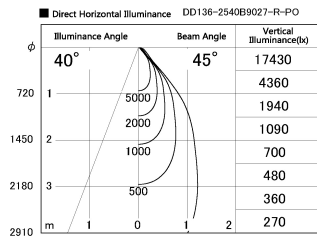

Item no. DD136-2540B9027-R-PO

Series Name: Cledy versa R-G (DD136-R-PO)

Installation	Recessed mount
Type	Pull out downlight
Fixture wattage	23W
Beam angle	45 deg
Color Temp.	2700K
CRI	Ra>90
Luminous	2771 lm
Body	Die-cast aluminum alloy
Body finish	N/A
Trim finish	Black
Reflector finish	N/A
IP Rate	IP20
Light source	COB module
Input Voltage	AC220~240V
Dimming Type	Non-Dimmable
Certificate	CE, CCC
Cut Hole	125mm