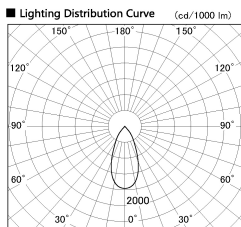

Item no. DD136-2540B9027-R-PO

Series Name: Cledy versa R-G (DD136-R-PO)

Installation	Recessed mount
Type	Pull out downlight
Fixture wattage	23W
Beam angle	45 deg
Color Temp.	2700K
CRI	Ra>90
Luminous	2771 lm
Body	Die-cast aluminum alloy
Body finish	N/A
Trim finish	Black
Reflector finish	N/A
IP Rate	IP20
Light source	COB module
Input Voltage	AC220~240V
Dimming Type	Non-Dimmable
Certificate	CE, CCC
Cut Hole	125mm