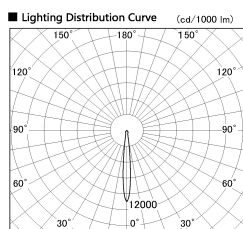

Item no. DD136-2015B9027-R-PO

Series Name: Cledy versa R-G (DD136-R-PO)

Installation	Recessed mount
Type	Pull out downlight
Fixture wattage	20W
Beam angle	11 deg
Color Temp.	2700K
CRI	Ra>90
Luminous	1961 lm
Body	Die-cast aluminum alloy
Body finish	N/A
Trim finish	Black
Reflector finish	N/A
IP Rate	IP20
Light source	COB module
Input Voltage	AC220~240V
Dimming Type	Non-Dimmable
Certificate	CE, CCC
Cut Hole	125mm

■ Direct Horizontal Illuminance DD136-2015B9027-R-PO

φ	Illuminance Angle	Beam Angle	Vertical Illuminance (lx)
170	10°	11°	84970
170			21240
340	20000		9440
340	10000		5310
520	5000		3400
520			2360
690	2000		1730
690	0	1 2	1330