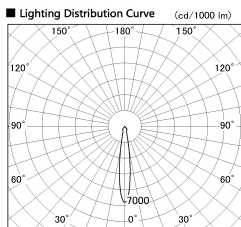

Item no. DD136-2020B9027-R-PO

Series Name: Cledy versa R-G (DD136-R-PO)

■ Direct Horizontal Illuminance DD136-2020B9027-R-PO

φ	Illuminance Angle	Beam Angle	Vertical Illuminance (lx)
240	14°	15°	56000
140			14000
6220			6220
3500			3500
2240			2240
1560			1560
1140			1140
880			880

Installation	Recessed mount
Type	Pull out downlight
Fixture wattage	20W
Beam angle	15 deg
Color Temp.	2700K
CRI	Ra>90
Luminous	2083 lm
Body	Die-cast aluminum alloy
Body finish	N/A
Trim finish	Black
Reflector finish	N/A
IP Rate	IP20
Light source	COB module
Input Voltage	AC220~240V
Dimming Type	Non-Dimmable
Certificate	CE, CCC
Cut Hole	125mm